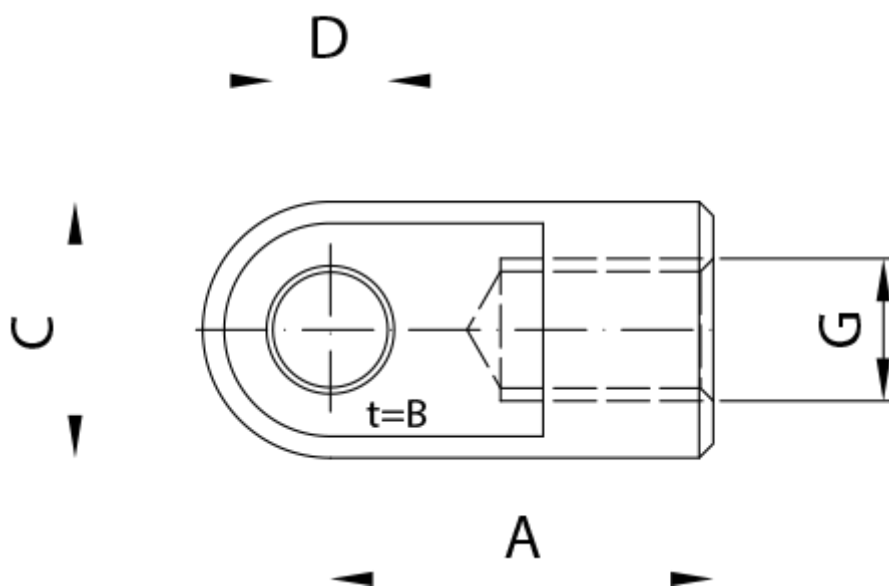

Article number: 04HAS27

Description: Stabilus Industry Line Eye Steel  
Type AS27 M10, Ø 8,1 mm, B=14 mm

## Measures

A = 27  
B = 14  
C = 18  
D = 8.1  
G = M10